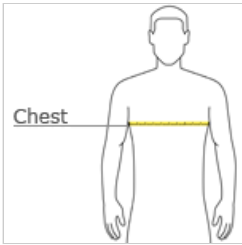

**BELLA+CANVAS.**

**BELLA+CANVAS® Unisex Heather CVC Short Sleeve Tee. BC3001CVC**

- Retail fit
- Tear-away label
- Side seamed
- Shoulder taping
- Athletic Heather/Black Heather: 4.2-ounce, 90/10 Airlume combed and ring spun cotton/poly, 32 singles
- Heather CVC/Solid CVC Blend Colors: 52/48 Airlume combed and ring spun cotton/poly
- Prism: 99/1 Airlume combed and ring spun cotton/poly

**CARE INSTRUCTIONS**

Machine wash warm, inside out, with like colors. Only non-chlorine bleach. Tumble dry low. Medium iron. Do not iron decoration. Do not dry clean.

front

back

**HOW TO MEASURE**

**CHEST WIDTH**  
 Measure under the arm and around the fullest part of the chest with arms down, keeping tape horizontal.