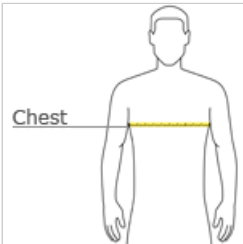

front

back

HOW TO MEASURE

CHEST WIDTH

Measure under the arm and around the fullest part of the chest with arms down, keeping tape horizontal.

SIZE CHART

	S	M	L	XL	2XL	3XL	4XL	5XL	6XL
Chest	35-37	38-40	41-43	44-46	47-49	50-53	54-57	58-60	61-63